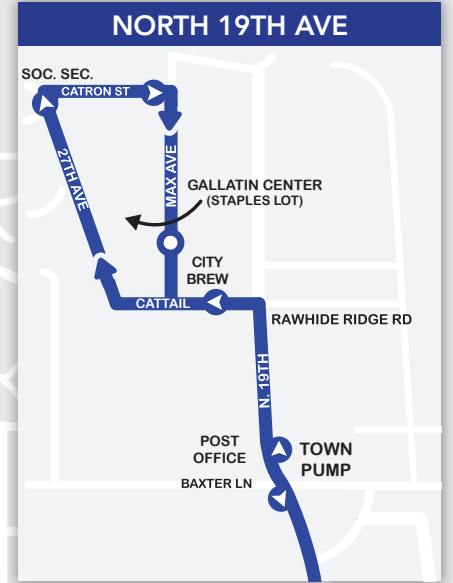

DAYTIME SERVICE

BLUELINE

YELLOWLINE

ORANGELINE

REDLINE

GREENLINE

LEGEND

- DIRECTION
- OVERLAP
- BUS STOP
- COMMON STOP
- STOP BOTH DIRECTIONS

TRANSFER POINTS

- DOWNTOWN HUB
- GALLATIN VALLEY MALL
- MSU-STRAND UNION

ROUTES INCLUDED

- BLUELINE
- REDLINE
- YELLOWLINE
- GREENLINE
- ORANGELINE

More current schedule information and updates
(406) 587-2434 OR streamlinebus.com