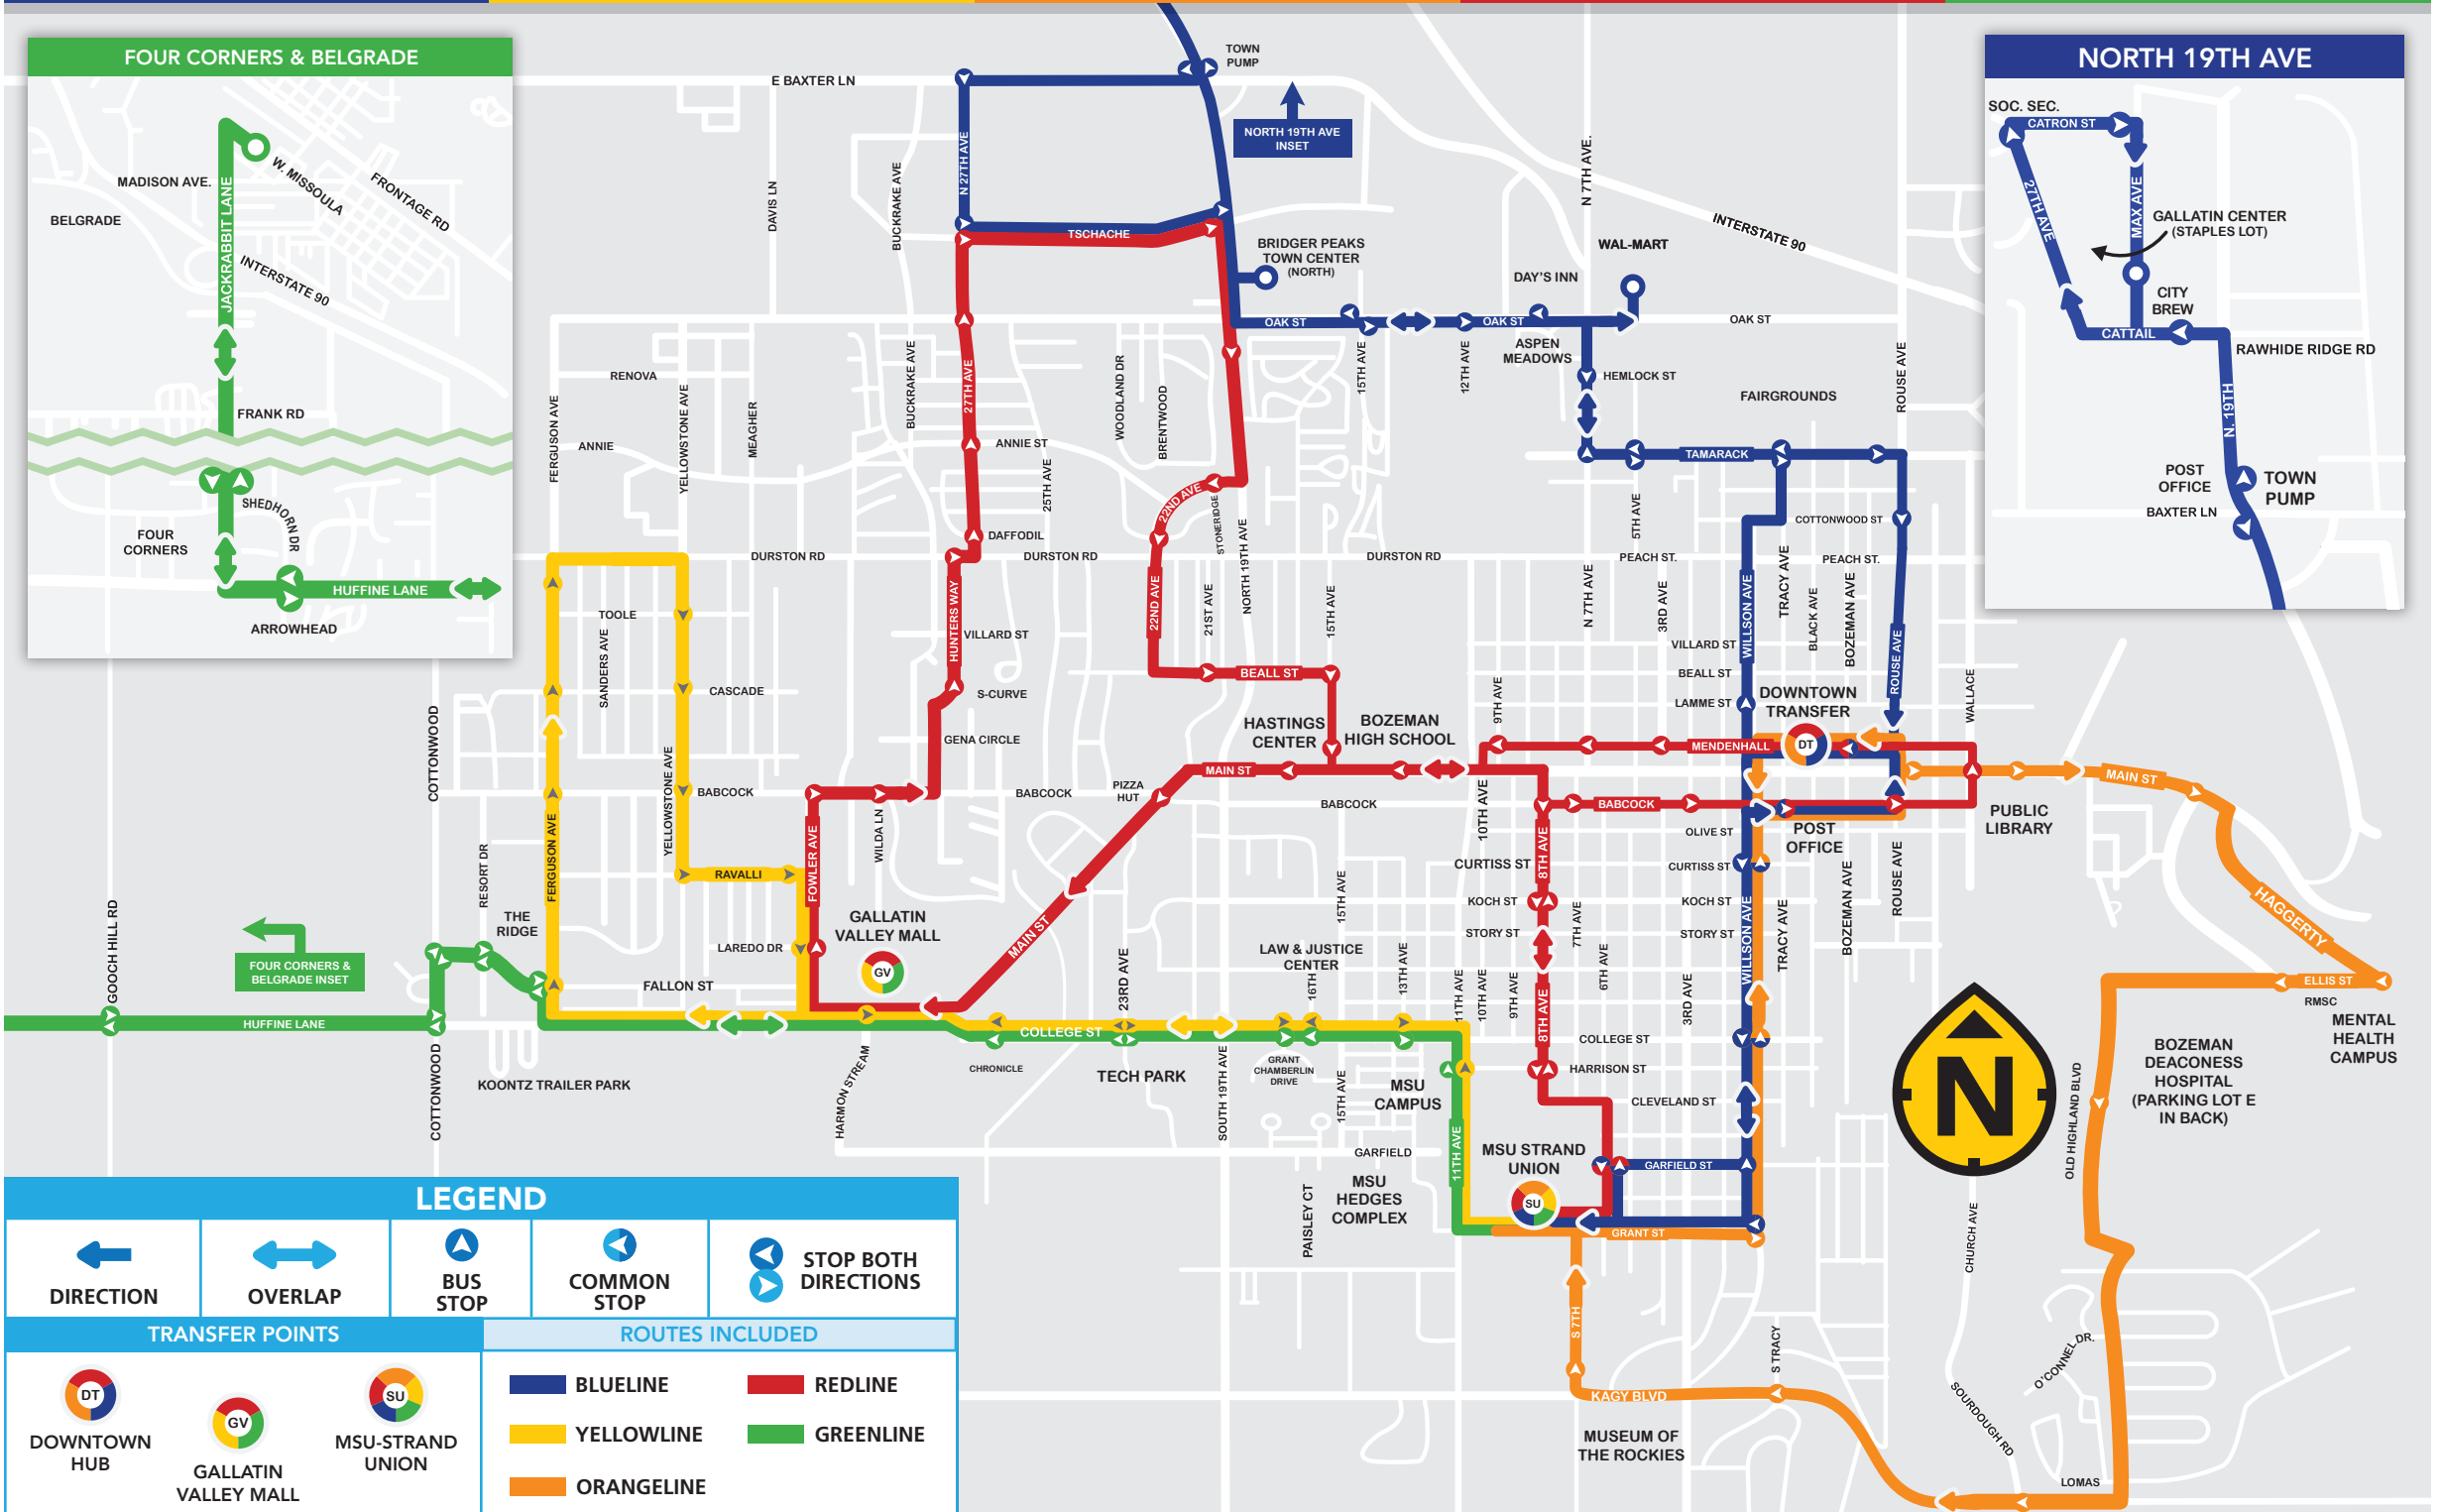

DAYTIME SERVICE

BLUELINE

YELLOWLINE

ORANGELINE

REDLINE

GREENLINE

LEGEND

- DIRECTION
- OVERLAP
- BUS STOP
- COMMON STOP
- STOP BOTH DIRECTIONS

TRANSFER POINTS

- DOWNTOWN HUB
- GALLATIN VALLEY MALL
- MSU-STRAND UNION

ROUTES INCLUDED

- BLUELINE
- REDLINE
- YELLOWLINE
- GREENLINE
- ORANGELINE

More current schedule information and updates
(406) 587-2434 OR streamlinebus.com