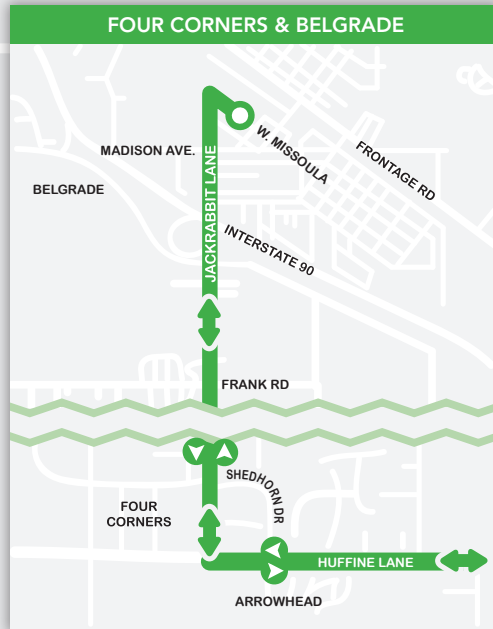

DAYTIME SERVICE

BLUELINE

YELLOWLINE

ORANGELINE

REDLINE

GREENLINE

LEGEND

- DIRECTION
- OVERLAP
- BUS STOP
- COMMON STOP
- STOP BOTH DIRECTIONS

TRANSFER POINTS

- DOWNTOWN HUB
- GALLATIN VALLEY MALL
- MSU-STRAND UNION

ROUTES INCLUDED

- BLUELINE
- REDLINE
- YELLOWLINE
- GREENLINE
- ORANGELINE

More current schedule information and updates
(406) 587-2434 OR streamlinebus.com